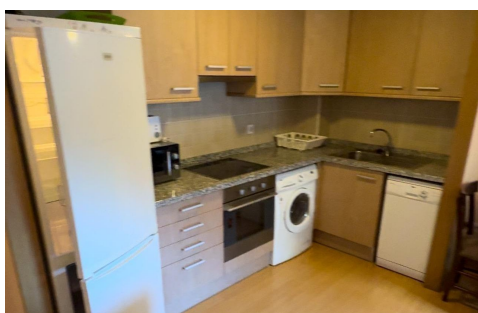

APARTAMENT EN VENDA A LA PLETA DE SOLDEU

ref: **03205**

Apartment for sale located in Pleta de Soldeu, next to the Grandvalira ski slopes and very close to the magnificent Vall d'Incles. Ideal for nature lovers.~~Consists of 72m² distributed in a dining room with access to a terrace, a large terrace of 35m², an open kitchen equipped, a double bedroom with built-in wardrobes and a full bathroom with bathtub.~~Disposes of a parking space in the same building.~~Community expenses...