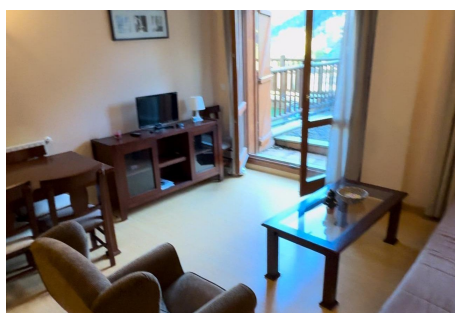

APARTAMENT EN VENDA A LA PLETA DE SOLDEU

ref: **03205**

Apartment for sale located in Pleta de Soldeu, next to the Grandvalira ski slopes and very close to the magnificent Vall d'Incles. Ideal for nature lovers.~~Consists of 72m² distributed in a dining room with access to a terrace, a large terrace of 35m², an open kitchen equipped, a double bedroom with built-in wardrobes and a full bathroom with bathtub.~~Disposes of a parking space in the same building.~~Community expenses...