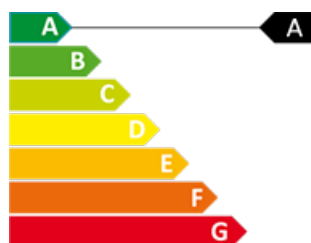

468immo
REAL ESTATE

CERTIFICAT ENERGETIC

 3

 2

 113 m²

 Inclòs

MAGNIFIC PIS AL CENTRE D'ORDINO

Ref: C1015